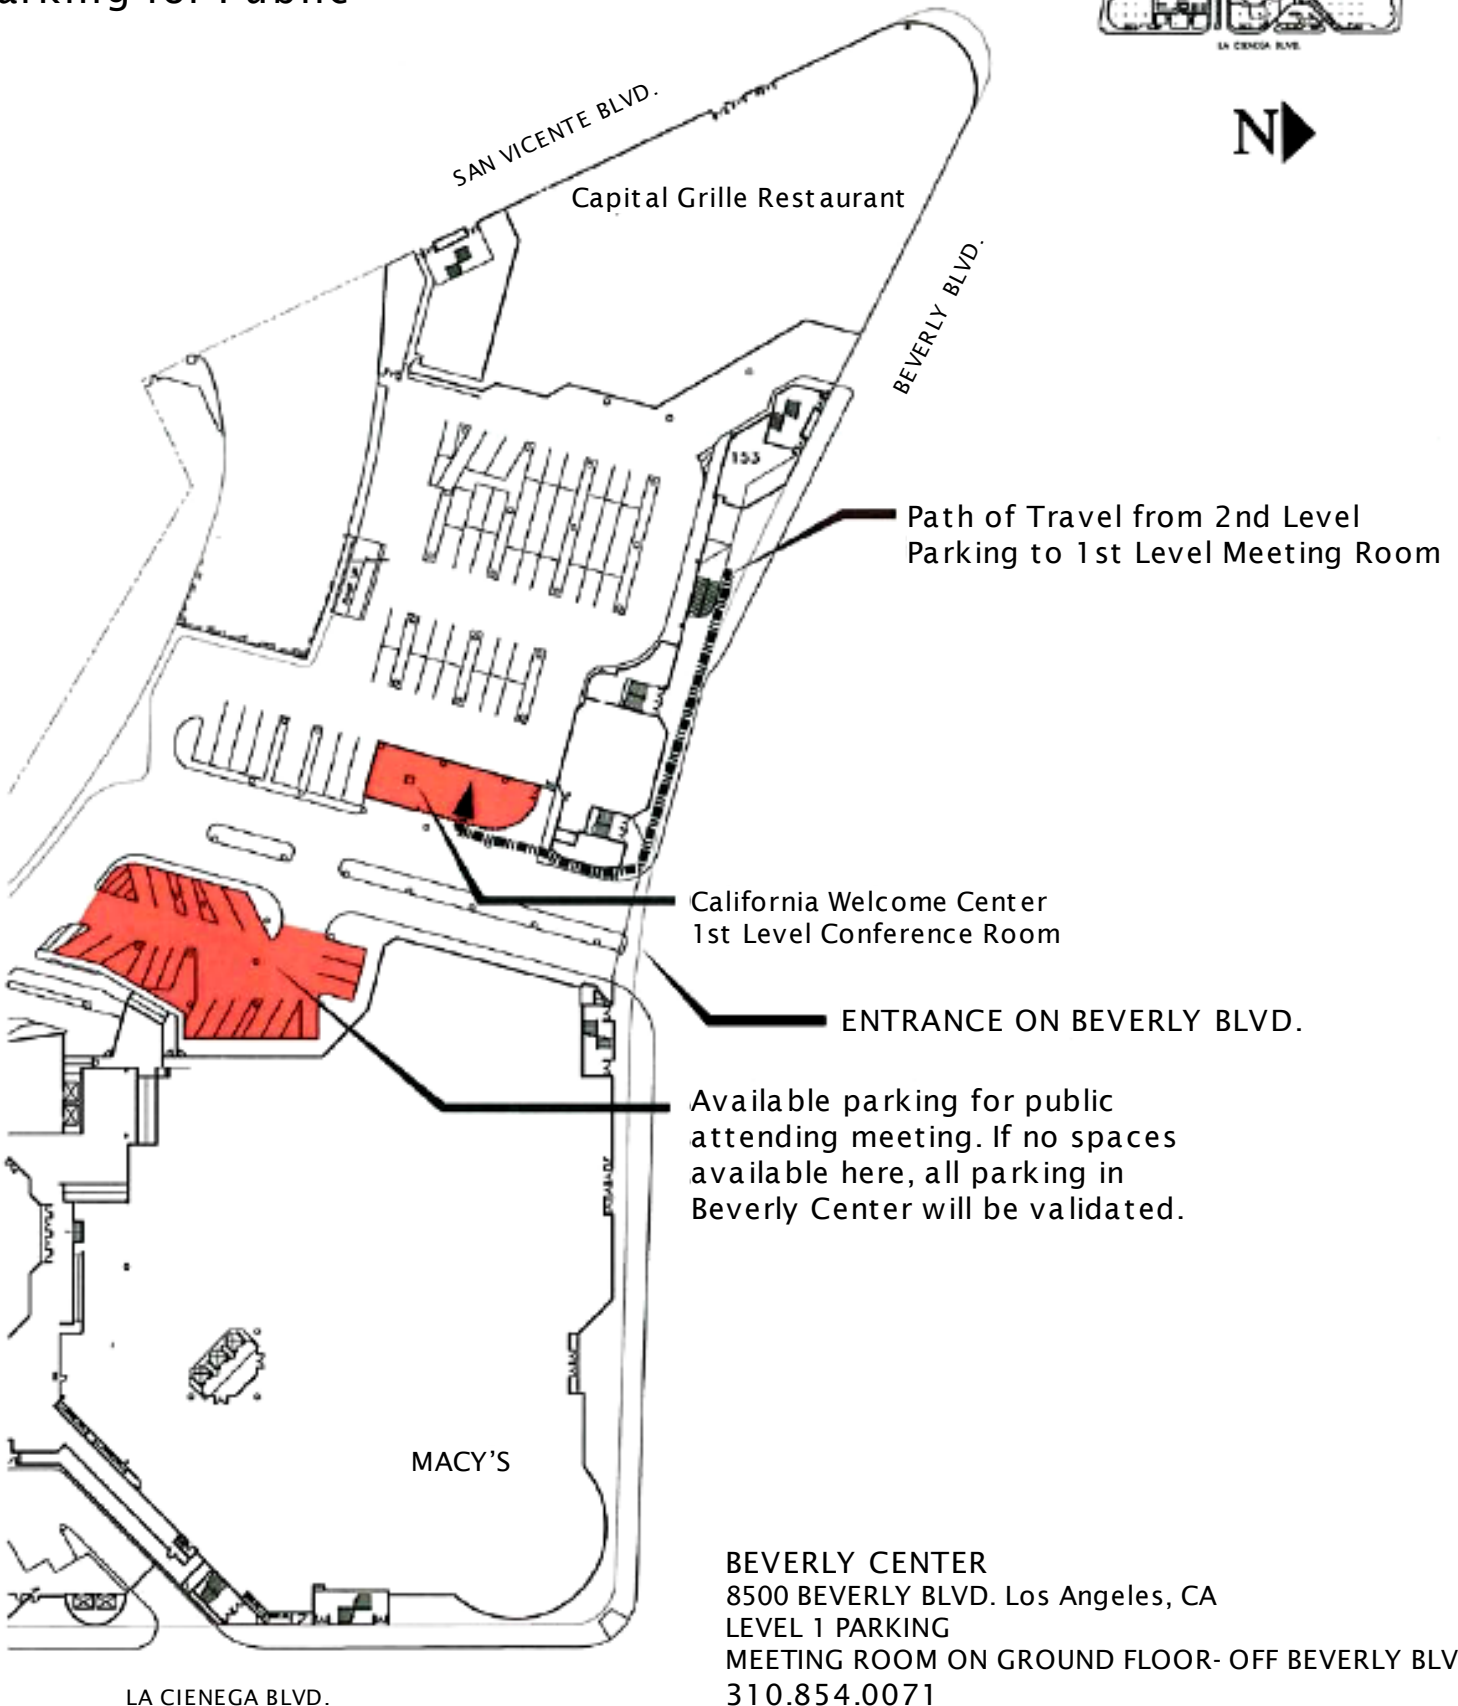

# BEVERLY CENTER

California Welcome Center Conference Room

Ground Floor Meeting Room  
Parking for Public

# BEVERLY CENTER

California Welcome Center Conference Room  
Second Level Parking for Public

SAN VICENTE BLVD.

BEVERLY BLVD.

Capital Grille Restaurant  
Below on Ground Level

Path of Travel from 2nd Level  
Parking to 1st Level Meeting Room  
via the Escalator

Available parking for MCW Board members  
and other stakeholders attending meeting.  
If no spaces available here, all parking in  
Beverly Center will be validated.

MACY'S  
Below on Ground Level

LA CIENEGA BLVD.

BEVERLY CENTER  
8500 BEVERLY BLVD. Los Angeles, CA  
LEVEL 2 PARKING  
310.854.0071